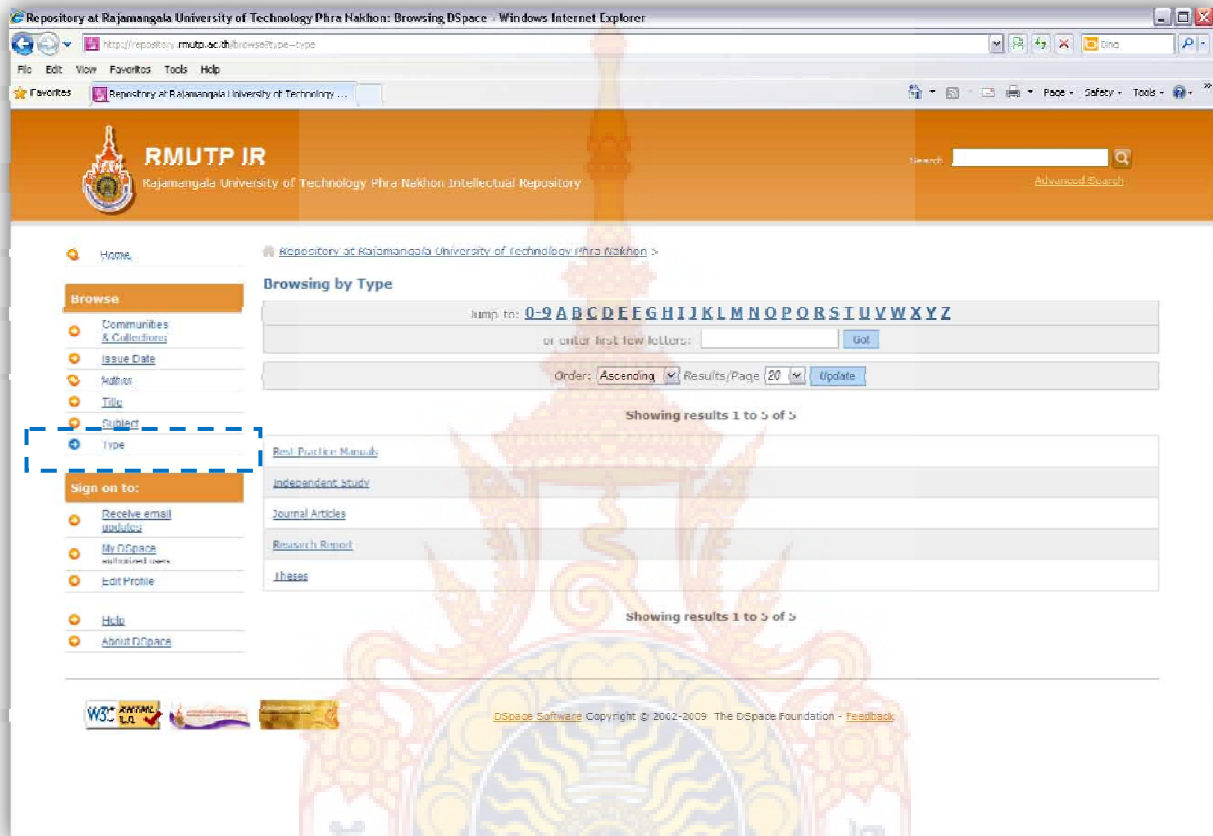

6. Type สืบค้นจากประเภทของทรัพยากร ได้แก่

- Best Practice Manuals คู่มือแนวปฏิบัติที่ดี
- Independent Study การศึกษาค้นคว้าอิสระ
- Journal Articles บทความวิชาการ
- Research Report รายงานการวิจัย
- Theses วิทยานิพนธ์

รูปที่ 8 การสืบค้นจากประเภทของทรัพยากร

*****